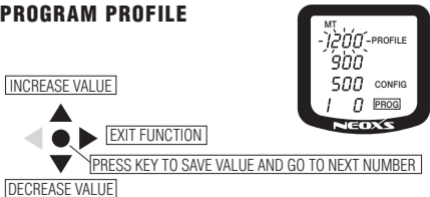

PROGRAM PROFILE