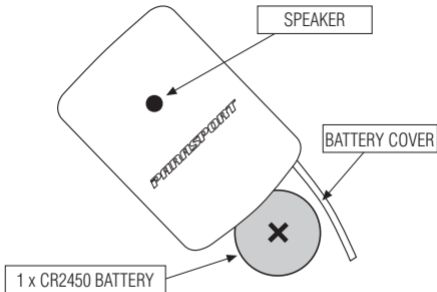

## BACK

**INSERT WITH + TOWARDS THE BOTTOM OF THE UNIT!**

After replacing the battery and when receiving a new unit, the NEOXS is in power saving mode and is inoperative. Pushing the button will wake the unit and start regular operation until next battery replacement.