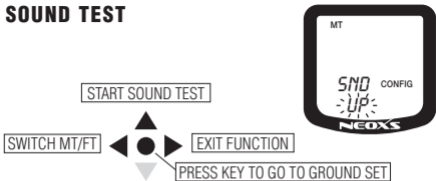

SOUND TEST

Sound test sequence can be interrupted by touching the button.