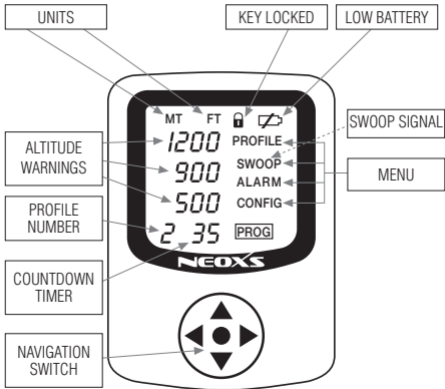

## BACK

**INSERT WITH + TOWARDS THE BOTTOM OF THE UNIT!**

After replacing the battery and when receiving a new unit, the NEOXS is in power saving mode and is inoperative. Pushing the button will wake the unit and start regular operation until next battery replacement.