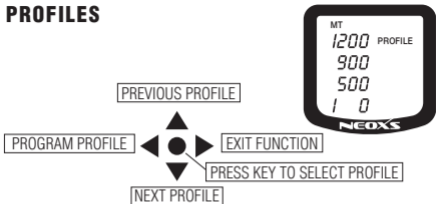

## INFLIGHT

Press any key to wake up the Neoxs from stand-by mode (display turned off).

Press and release SELECT few times until the lock turns off to unlock the key.

After 30 seconds without touching the button the unit locks the key and then returns to stand by mode.

## PROFILES